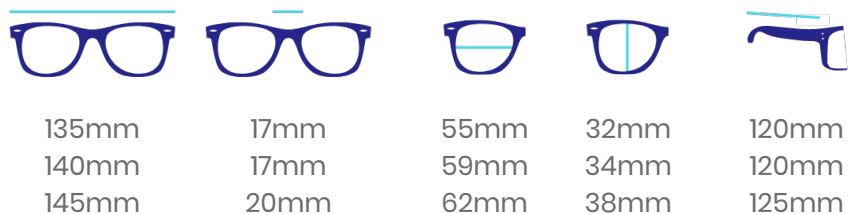

**Lens Type:** Plano, Single Vision, BiFocal, Progressive

**Frame Colour:** Gloss Black, Gunmetal Grey, Navy

**Weight:** 70g

[Request a quote](#)

**Frame Colour:** Black, Blue, Crimson, Silver

**Weight:** 69g

[Request a quote](#)

## T-Zone

- Fashionable wrap around style
- Available in 3 sizes – Small, Medium, Large

**Protection:** 0.75mm Pb Equivalent  
Corning Med-X Lenses

**Side Shields:** Yes – 0.50mm Pb Equivalent

**Lens Type:** Plano, Single Vision, BiFocal, Progressive

**Frame Colour:** Black, Blue, Red, Silver

**Weight:** 60g (SM) / 66g (MD) / 80g (LG)

[Request a quote](#)