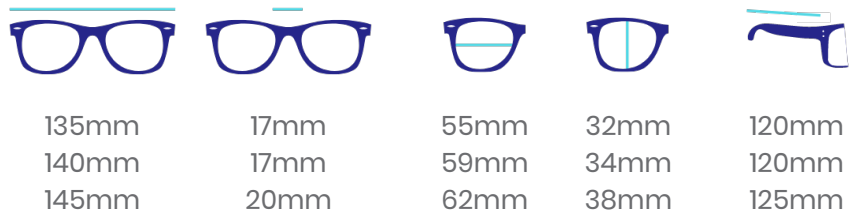

**Frame Colour:** Black, Blue, Crimson, Silver

**Weight:** 69g

133mm

22mm

55mm

39mm

130mm

[Request a quote](#)

**Frame Colour:** Gunmetal Grey

**Weight:** 79g

[Request a quote](#)

## T-Zone

- Fashionable wrap around style
- Available in 3 sizes – Small, Medium, Large

**Protection:** 0.75mm Pb Equivalent  
Corning Med-X lenses

**Side Shields:** Yes – 0.50m Pb Equivalent

**Lens Type:** Plano, Single Vision,  
BiFocal, Progressive

**Frame Colour:** Black, Blue, Red, Silver

**Weight:** 60g (SM) / 66g (MD) /  
80g (LG)

[Request a quote](#)